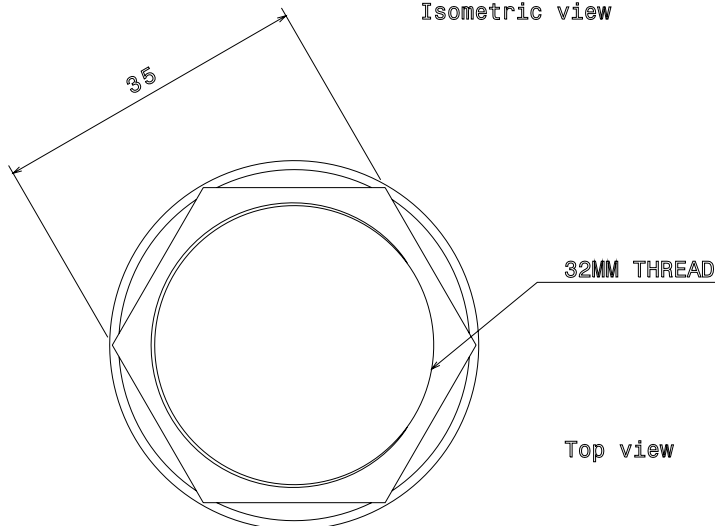

PRODUCT CODE: PLN32B
PVC LOCKNUT

DESCRIPTION

32mm PVC Locknut

FINISH

Black

MATERIAL

PVC

PACKAGING

Packed in qty 100

ADDITIONAL NOTES

Manufactured to BS4607 part 1

Isometric view

Side view